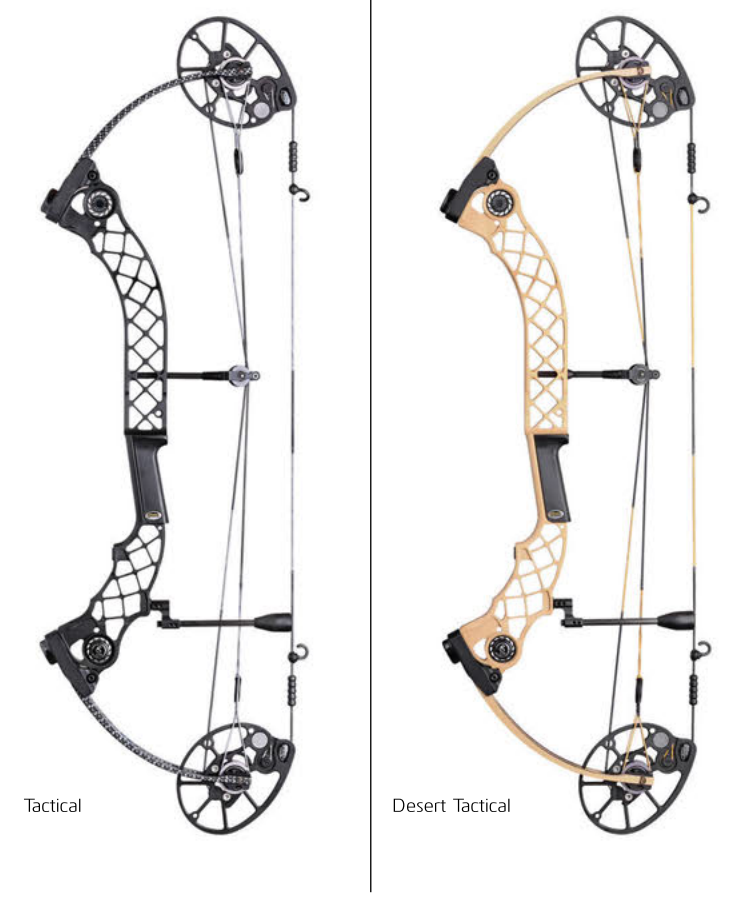

Black

Blue Ice

Tactical

Desert Tactical

The 2014 Monster® Chill R™

View it at mathewsinc.com or shoot one today at your Authorized Mathews® Dealer

* Base price for Lost Camo; additional charge for custom colors.
** Weights shown without accessories

Equipped with **Zebra Trophy** Bowstring & Cable

mathewsinc.com