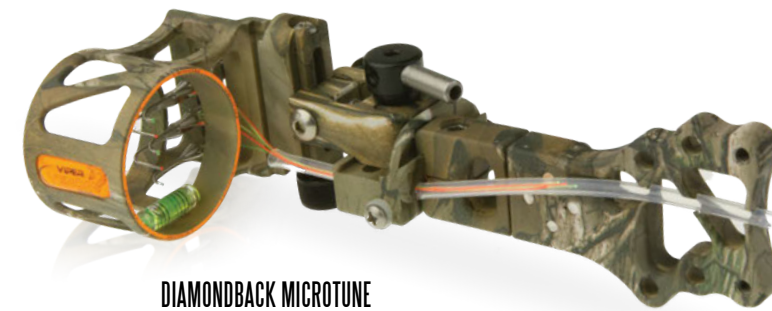

DIAMONDBACK MICROTUNE

- Lost Camo® edition
- Includes all of the feature of the Diamondback Fixed Plate
- Tool-less micro-adjustable windage and elevation