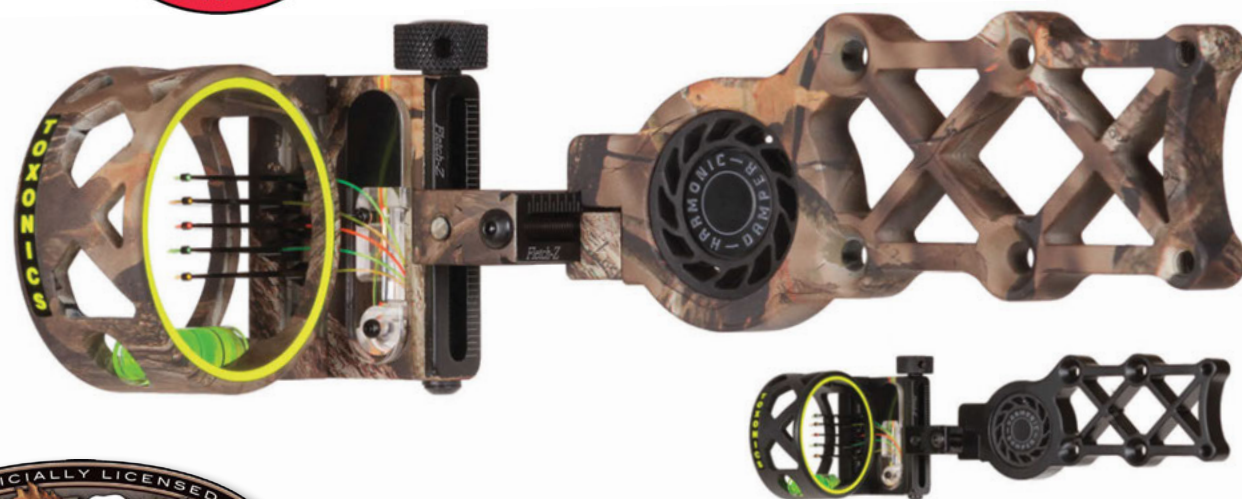

**FLETCH-Z SIGHT
LOST CAMO® EDITION SIGHT**

- Full size Gridlock mounting bar and pinguard
- Full size Mathews Harmonic Damper
- Micro Adjust Windage and Elevation