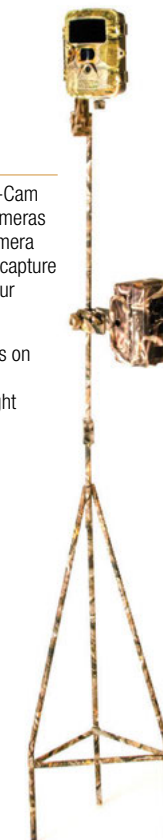

**M8 TRAIL CAMERA
LOST CAMO®**

The SPYPOINT® M8 BLACK LEDs game camera captures 8-megapixel color photos by day and black-and-white photos at night and 10 to 90 sec. videos with sound. The M8 camera uses high-power invisible BLACK LEDs. The M8 model is the perfect camera to avoid spooking the game and this camera is a popular unit for security purposes because of the invisible BLACK LEDs. The 5 zone sensor will give you a faster trigger speed and ensures you get more centered images. The distance detection sensor can be adjusted from 5' to 50' and the multi-shot mode allows up to 4 pictures per detection. The removable internal camera makes this camera one of the easiest to use on the market.

- 8 Megapixels
- 46 LEDs
- Invisible BLACK LEDs
- Video with sound recording

TRAIL TREE MOUNTS

Stic-N-Pic® Tree Mounts give you the versatility to have precise scouting tools necessary to give you that extra edge.

- Installs quickly
- Adjustable camera tilt
- 360-degree rotation
- Add-A-Cam™ allows for two cameras on one mount
- Adjustable tilt/pan

Now Available, Our New Mini Ground Mount. Contact Us for Details.

TRAIL CAMERA STAND

The Stic-N-Pic® Trail Camera Stand gives you the freedom to decide where your camera should go, quickly: on or off the trail—even in between bedding and feeding areas. Get in, get out.

- Adjustable camera height (25"-51")
- 360-degree rotation
- Add-A-Cam™ allows for multiple cameras on one stand
- Adjustable tilt/pan
- 3 prong stand fits securely in the ground

Trail Camera Mounting System

ADD-A-CAM™

With the Stic-N-Pic Add-A-Cam you can attach multiple cameras to the Stic-N-Pic® Trail Camera Stand or Tree Mounts and capture the 360-degree view of your entire landscape.