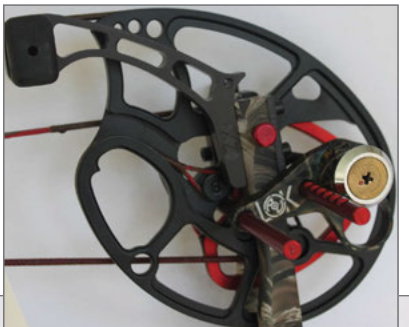

ANTIQUE GOLD RELAXED TWILL 400566
Trucker Adjustable

DARK GREY VISOR 400560
Trucker Adjustable

BROWN CUFF BEANIE 400564

BLACK BEANIE 400565

ARCHERY SAFETY LOCK BY ACU ARCHERY, LLC

- Protect your Investment
- Dry Fire Protection
- Theft Deterrent
- Child Resistant
- American Made
- Aluminum Construction
- Teflon Impregnated Anodizing
- Laser Engraved
- Fits Most Compound Bows & Crossbows
- Great for Lock-up Laws
- Patent Pending

ALPINE SOFT LOC QUIVER

The Soft Loc reduces vibrations due to the patented rubber mount and dual guide rail system. Quick detach, full vertical adjustment, with 3, 5, and 7 arrow versions.

ALPINE BEAR CLAW QUIVER

The Bearclaw quiver is a vibration free, quick detach, economical quiver with full vertical adjustment. Works great with mechanical broadheads. Available in 3, and 5 arrow versions.

BIG MIKE™ BM01LC

- 80 inches tall for standing shots
- Versatile 5-panel windows can be opened vertically and horizontally
- Portable with carry bag