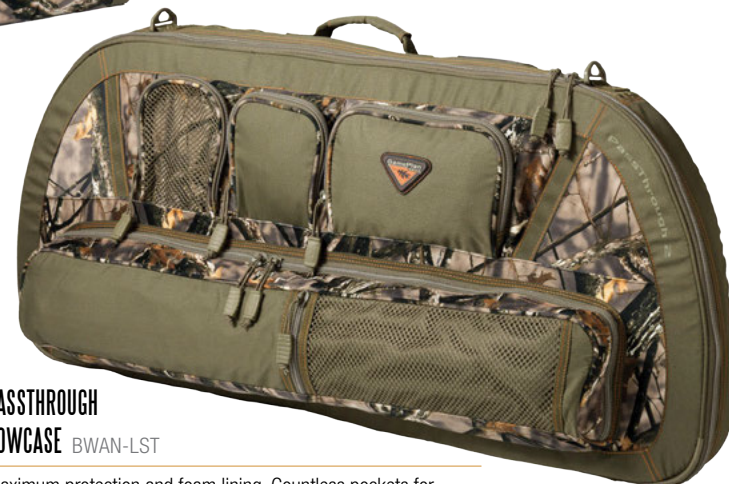

**FULL RUT
BACKPACK** FRBK-LST

Whitetail-minded backpack employs a strap system to carry rattling antlers both quietly- and safely. Cleanable PVC-lined scent pocket, "BowTote" bow carry strap, Silent brushed-tricot fabric, Monster #10 Zippers. Includes (2 pc.) "PackStraps" to attach your bow or quiver.

**PASSTHROUGH
BOWCASE** BWAN-LST

Maximum protection and foam lining. Countless pockets for items like bins, release aids, and tools. Interior 'block-and-strap' system prevents bow from sliding around, Mesh interior organizer. 40" overall interior length.