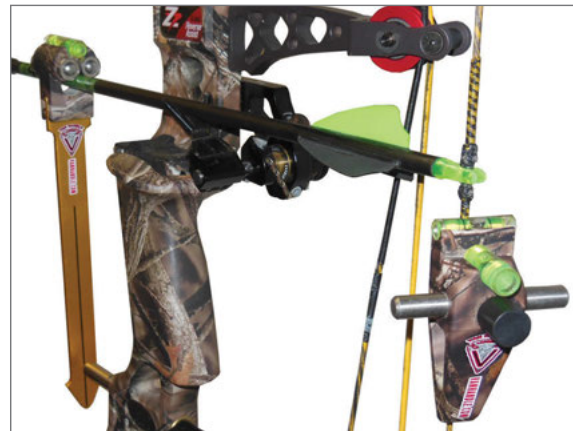

PRO-TUNE SYSTEM

- Professional Quality Tool
- Hand Tuned Levels for Superior Accuracy
- CNC Machined

TREE CADDY

- Armor Tough Gear and Bow Hooks
- 5 ft. Strap with Side Release Buckle
- 350 lb. Capacity
- Quiver Bracket and Lost Camo® Bag Included