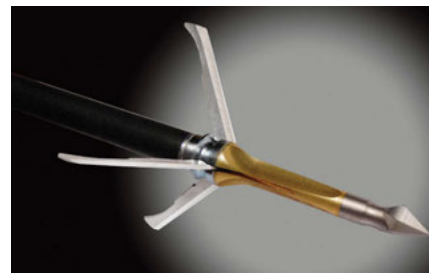

**Grim Reaper®
BROADHEADS**
Watch'em Drop!

**MATHEWS® EDITION
1 1/2" CUT**

The Mathews® Edition 1 1/2" cut head is based on our all time best selling mechanical broadhead. Exclusive to the Mathews® dealer is a new bone-busting tip, and brushed gold aluminum body.

**MATHEWS® EDITION
FIXED BLADE**

The Mathews® Edition fixed blade is our proven Hades, with the addition of the Mathews® exclusive, bone-crushing tip, and brushed gold ferrule. The best flying fixed blade on the market.