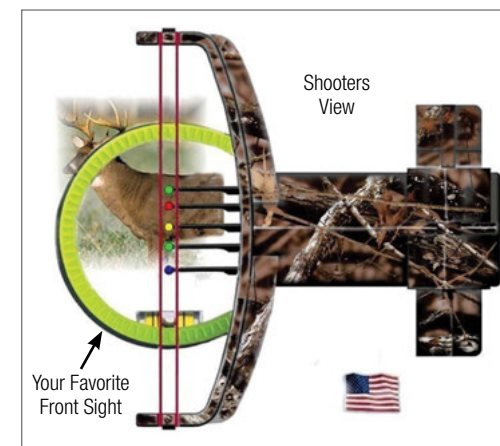

OUTDOOR PROSTAFF

LOST CAMO® MATHEWS® BRANDED SHOULDER SLING

Wide 3" shoulder strap with easy to adjust straps and quick release clips make this sling very comfortable and easy to use. Printed with Mathews® logos and Catch us if you Can® on the sling.

MATHEWS® LOST CAMO® WRIST WRAP SLING

Our slings are the most comfortable, and easiest wrist sling available! Available with Lost Camo® and Mathews® logo with Catch Us if You Can on the sling®.

- New Colors Include Red, Green, Orange, Pink, and Blue. Also, Available Mission® Logo and Mission® Logo AT®

ARCHER'S ALLEN WRENCH

Mathews® Edition. Won't Strip or Round Off

- Lifetime Guarantee
- Industrial Strength Tool Steel
- Sizes: .050"-1/16"-5/64"-3/32"-7/64"-1/8"-9/64"-5/32"-3/16"
- Made in U.S.A.

NITRO STABILIZER

Innovative design with many unique features:

- 8 Interchangeable Accent Colors (all colors included)
- Disperse Vibration with "Shock Blade" Technology
- Solid Core Vibration Reduction
- 5.5" & 7.5" Models
- Made in U.S.A.

OZONICS™

In-the-field ozone generator

HR-200

Blankets your scent zone with scent-destroying ozone so deer won't smell you!

- Treestand/Blind
- Electronically changes oxygen to ozone
- Quiet, built-in fan projects ozone downwind
- Easily mounts to tree or blind
- Rechargeable 12-volt battery included

FINE LINE REAR BOW SIGHT

- Alerts of torque while focusing on your target
- Works with or can replace a peep
- Breaks habits of gripping the bow
- Trains shooters for repeatable form
- Works with your Front Sight

ProMaster™ OUTDOOR PRODUCTS