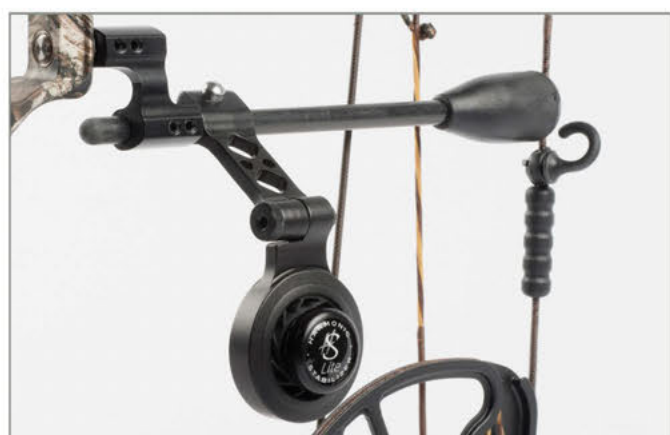

Axion archery accessories are perfect to complete your Mathews® bow set-up.

GLX MICRO SIGHT

GLX GRIDLOCK® SIGHT

GLT GRIDLOCK® TRIAD 6 INCH STABILIZER

PULSE AUTOMATIC PULL AWAY REST

GLM MATRIX 6 INCH STABILIZER

CLOUD 9 STABILIZER

CLOUD 5 STABILIZER

CLOUD 5 STABILIZER WITH OPTIONAL RAIL

GEN 2 4 INCH STABILIZER

CLOUD SPLIT LIMB DAMPER

GLZ 5 INCH STABILIZER

GLZ 3 INCH STABILIZER

CLOUD STRING STOP BALANCER

CLOUD BOLT ON LIMB DAMPER

**BEHRING
MADE KNIVES**
MISSOULA MONTANA

BEHRING TRADITIONS NESSMUK

The Nessmuk was made famous by the legendary conservationist and sportswriter, George W. Sears. This iconic pattern is designed to quickly remove the hide from any critter. Comfortable no matter how you grip it, this old school model will not disappoint.

- 3 1/4" Blade
- Brass Guard
- Leather & Stag Handle

BEHRING TRADITIONS STEALTH SKINNER

From the giant whitetails of the North woods to the bugling bulls of Montana, the Stealth Skinner is designed to be the perfect big game field knife. Combining a large cutting edge, finger grip, and thumb ramp, we have you covered when controlling your knife counts.