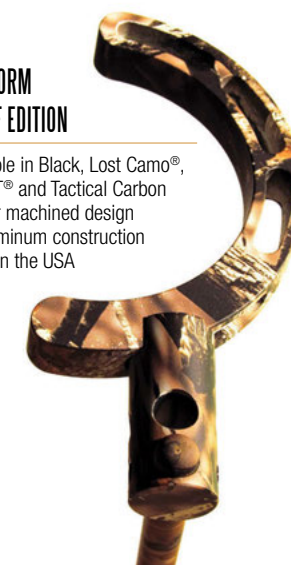

MADE IN U.S.A.

**STEADY FORM
TORQUE ELIMINATOR**

Steady Form Torque Eliminator is a rear stabilizer for your bow that dramatically improves your accuracy, range and confidence!

- Mounts on all bows to the front or rear of riser and on the string stopper
- Fully adjustable for a custom fit
- Creates a rear anchor point for added consistency and stability
- Eliminates the need for an arm guard

STEADY FORM

**STEADY FORM
ORIGINAL**

- Available in Black, Lost Camo®, Lost AT® and Tactical Carbon
- All Aluminum construction
- Made in the USA

**STEADY FORM
PROSTAFF EDITION**

- Available in Black, Lost Camo®, Lost AT® and Tactical Carbon
- Lighter machined design
- All Aluminum construction
- Made in the USA