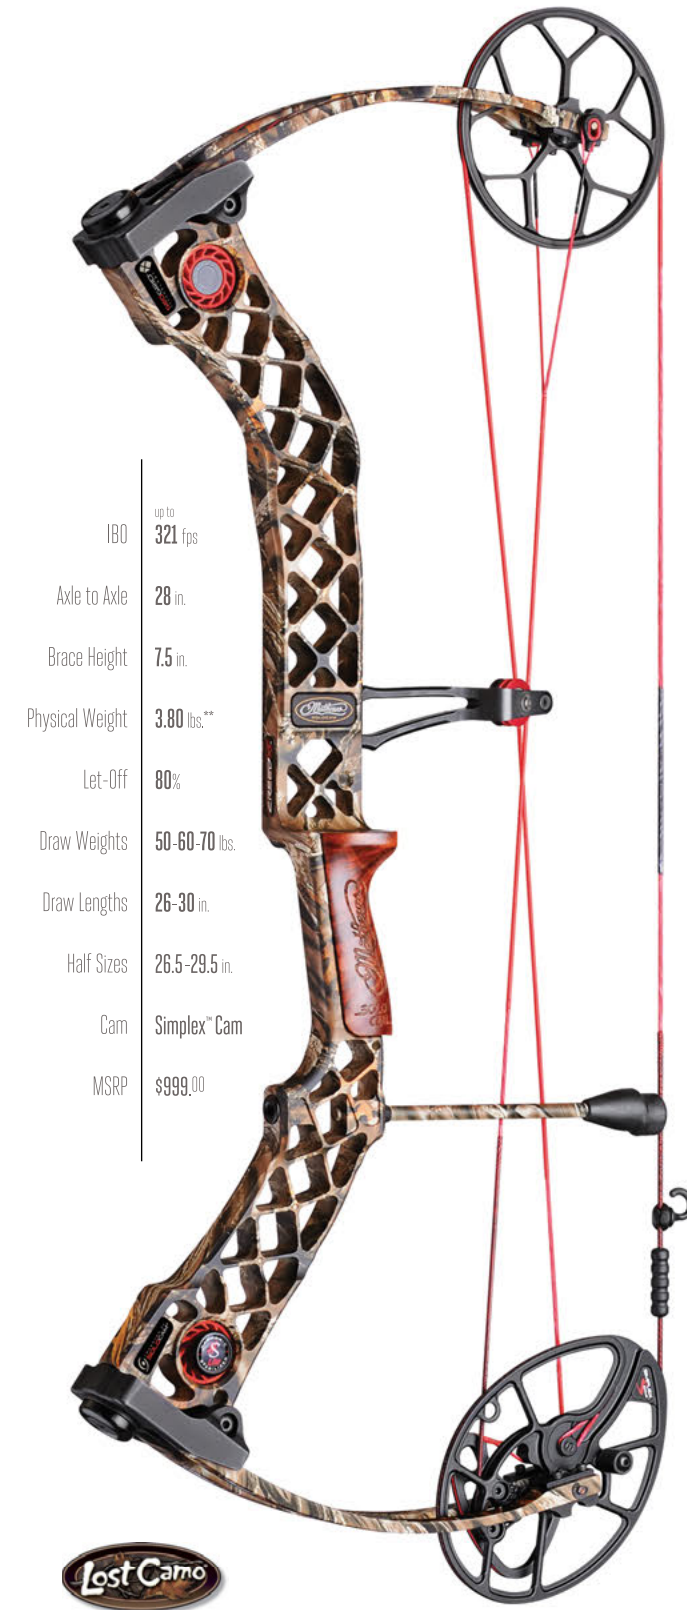

Accuracy in the field is what every archer strives for, equally important is the ability to be concealed in the environment. **Lost Camo®**, exclusively found on Mathews® bows, has a distinctive, larger, multi-directional pattern designed to break up at both close and long range, so you can “**Get Lost™**” in just about any natural setting!

One Cam. One Moment. One Choice.

Base MSRP \$999

ADVANCED
SIMPLICITY™

IBO	up to 321 fps
Axle to Axle	28 in.
Brace Height	7.5 in.
Physical Weight	3.80 lbs.**
Let-Off	80%
Draw Weights	50-60-70 lbs.
Draw Lengths	26-30 in.
Half Sizes	26.5-29.5 in.
Cam	Simplex™ Cam
MSRP	\$999.00

mathewsinc.com

Dressed to Kill.

IBO	up to 342 fps
Axle to Axle	33 in.
Brace Height	6 1/8 in.
Physical Weight	3.95 lbs.**
Let-Off	80%
Draw Weights	50-60-70 lbs.
Draw Lengths	23-30 in.
Half Sizes	23.5-29.5 in.
Cam	AVS® Dyad™ Cams
MSRP	\$999.00