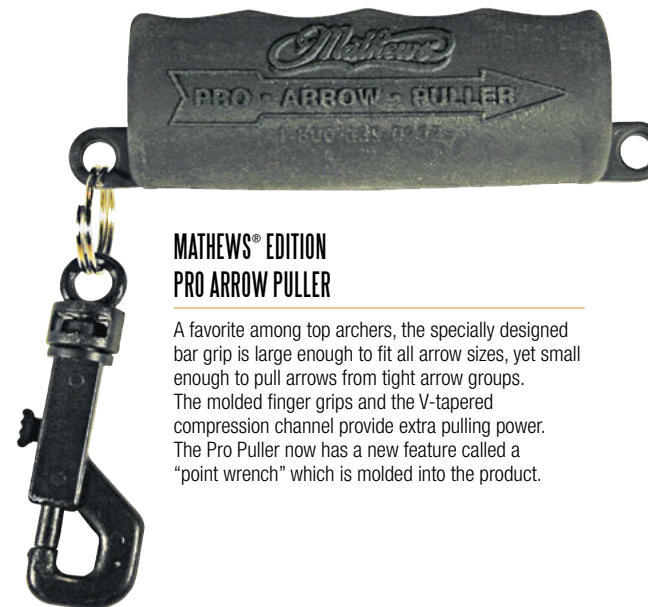

THIRD HAND

ARCHERY ACCESSORIES

MATHEWS® EDITION PRO ARROW PULLER

A favorite among top archers, the specially designed bar grip is large enough to fit all arrow sizes, yet small enough to pull arrows from tight arrow groups. The molded finger grips and the V-tapered compression channel provide extra pulling power. The Pro Puller now has a new feature called a "point wrench" which is molded into the product.