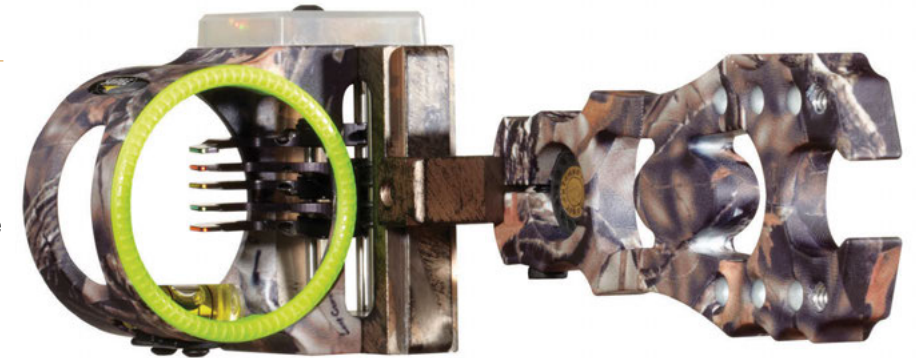

- 3 1/4" Blade
- Brass Guard
- Leather & Stag Handle

BEHRING TRADITIONS STEALTH SKINNER

From the giant whitetails of the North woods to the bugling bulls of Montana, the Stealth Skinner is designed to be the perfect big game field knife. Combining a large cutting edge, finger grip, and thumb ramp, we have you covered when controlling your knife counts.

- 4" Coyote Tan Cerakote™ Blade
- Black Paracord

BEHRING PRO LT DROP TINE

The Drop Tine is designed for the hunters accustomed to drop points. It is an excellent choice for whatever the hunt throws at you. Whether its prepping a big gobbler or working through the deer camp harvest, the Drop Tine is ready for the challenge.

BLACK GOLD SURGE

- Photochromatic technology
- Inch Wheel Micro-adjustable
- Interchangeable Sight Ring
- Harmonic Damper®
- Interchangeable Sight Ring
- 100% American Made
- A sleek, super tough, micro-adjustable sight for your Mathews® bow!