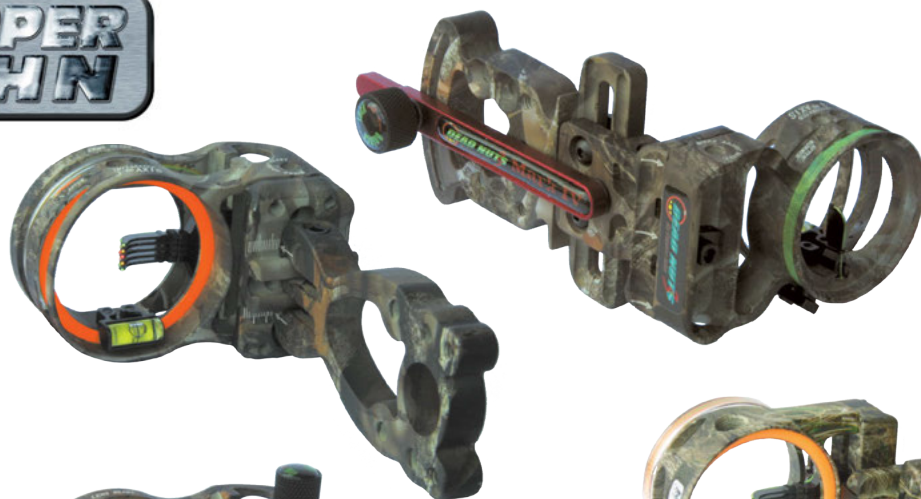

MARK III

The Mark III is the pinnacle of durability and design with an all-aluminum construction combined with bright, rugged pins and an optional micro adjust and dovetail mount. Includes a light and hardware.