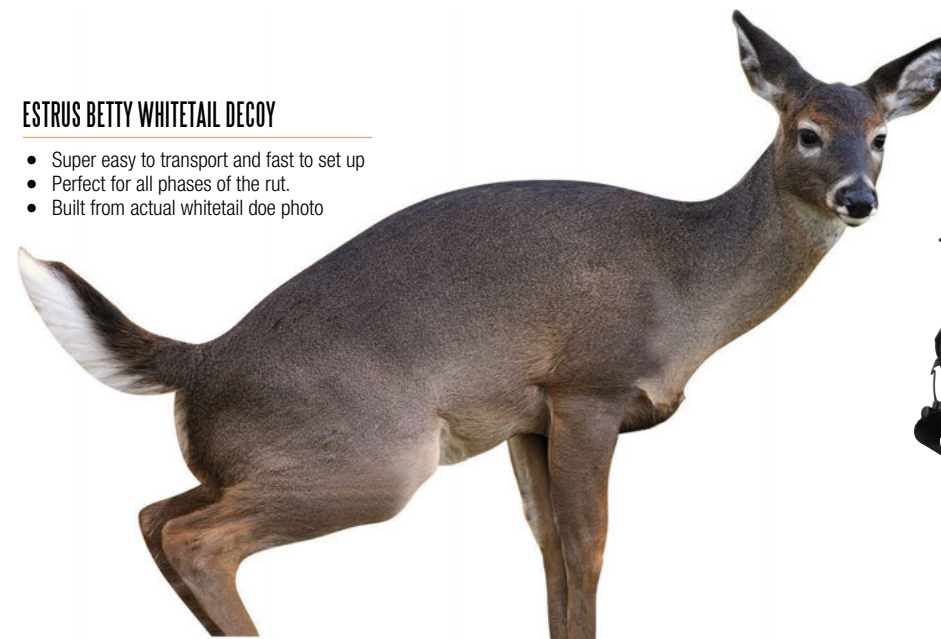

SILENT QUIVER

- Silent NAVCOM® Hood
- Tough to Withstand the Harshest Environments
- Low Profile
- Lightweight Design
- Quick Detach Easy to Use

MONTANA DECROY CO.

ESTRUS BETTY WHITETAIL DECROY

- Super easy to transport and fast to set up
- Perfect for all phases of the rut.
- Built from actual whitetail doe photo