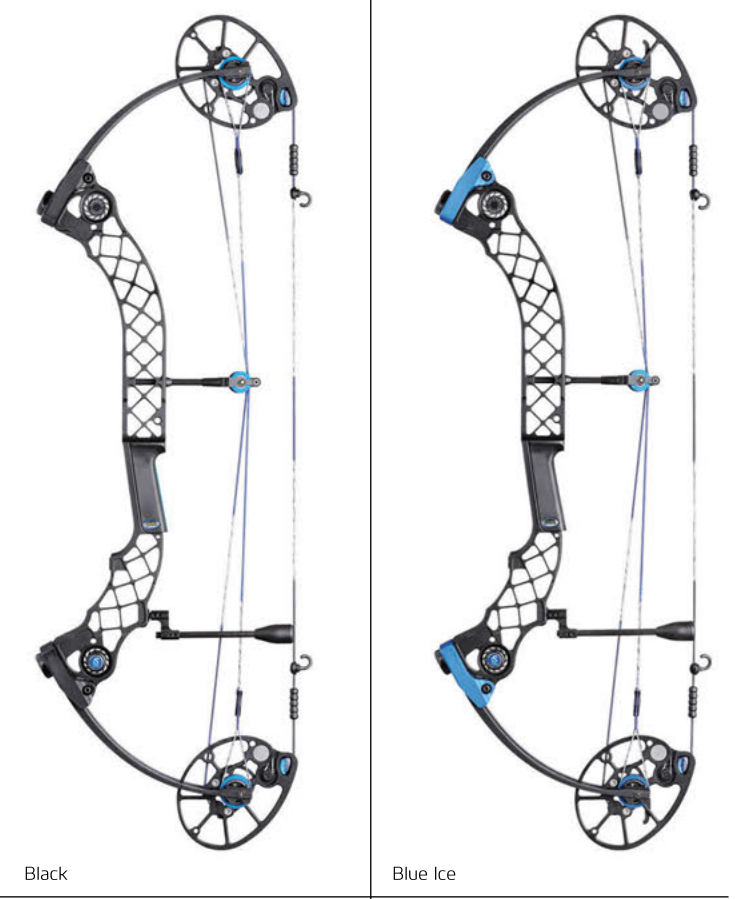

One Cam. One Moment. One Choice.

Base MSRP \$999

ADVANCED
SIMPLICITY™

IBO	up to 321 fps
Axle to Axle	28 in.
Brace Height	7.5 in.
Physical Weight	3.80 lbs.**
Let-Off	80%
Draw Weights	50-60-70 lbs.
Draw Lengths	26-30 in.
Half Sizes	26.5-29.5 in.
Cam	Simplex™ Cam
MSRP	\$999.00

Black

Black Crimson

Tactical

Desert Tactical

* Base price for Lost Camo; additional charge for custom colors.
** With Dead End Lite™ and Harmonic Stabilizer™ Lite

Equipped with **Zebra Trophy** Bowstring & Cable

mathewsinc.com

Dressed to Kill.

IBO	up to 342 fps
Axle to Axle	33 in.
Brace Height	6 1/8 in.
Physical Weight	3.95 lbs.**
Let-Off	80%
Draw Weights	50-60-70 lbs.
Draw Lengths	23-30 in.
Half Sizes	23.5-29.5 in.
Cam	AVS® Dyad™ Cams
MSRP	\$999.00