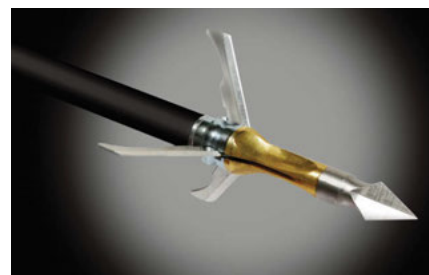

**Grim Reaper®
BROADHEADS**
Watch'em Drop!

**MATHEWS® EDITION
1 1/2" CUT**

The Mathews® Edition 1 1/2" cut head is based on our all time best selling mechanical broadhead. Exclusive to the Mathews® dealer is a new bone-busting tip, and brushed gold aluminum body.

**MATHEWS® EDITION
FIXED BLADE**

The Mathews® Edition fixed blade is our proven Hades, with the addition of the Mathews® exclusive, bone-crushing tip, and brushed gold ferrule. The best flying fixed blade on the market.