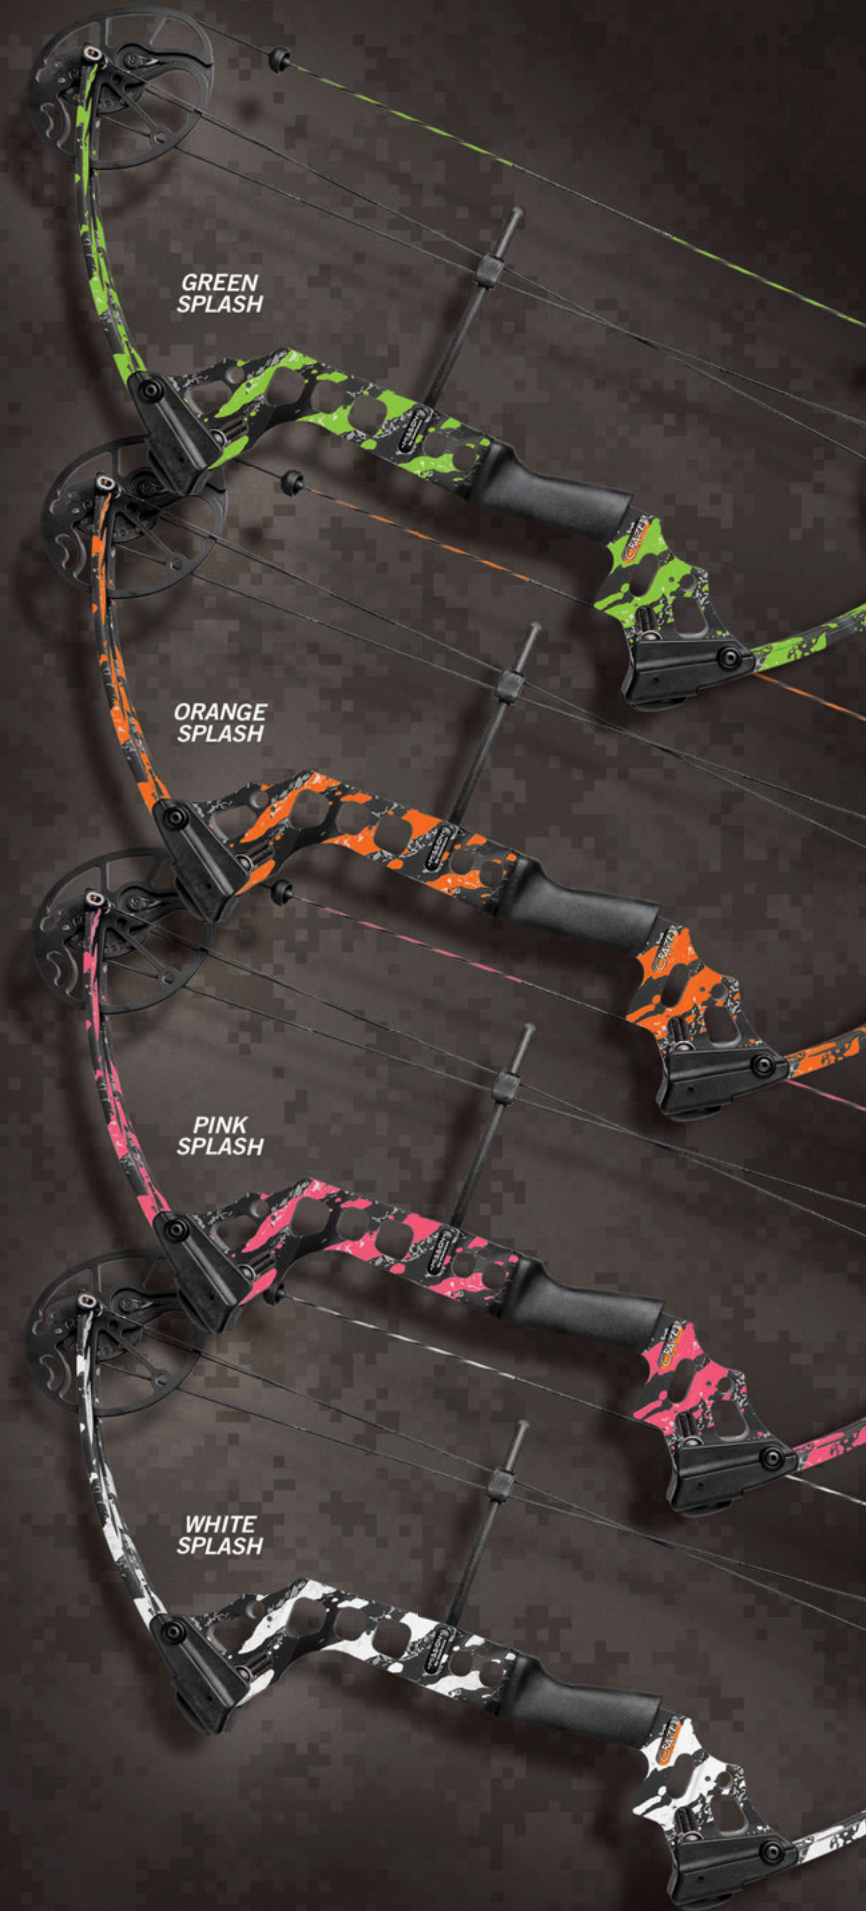

additional custom colors

WHITE CAMO

PINK SPARKLE

BLACK SCALE

GREEN SPLASH

ORANGE SPLASH

PINK SPLASH

WHITE SPLASH

MISSION®
BY MATHEWS®

*See authorized retailer for pricing on custom colors