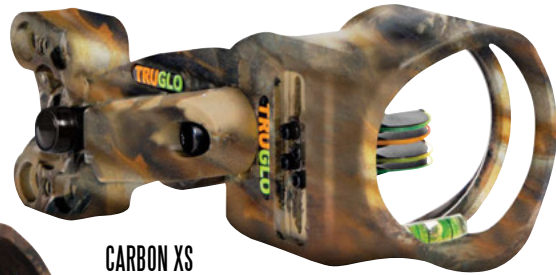

CARBON XS
4-PIN SIGHT LOST CAMO® TG5704L
Also available in Lost AT® TG5704F

- Ultra-lightweight carbon-composite construction
- TRU-TOUCH™ soft-feel technical coating
- Micro push-button light
- TRU-FLO™ fiber design
- Extra, extra long fully-protected fibers
- Large circular field of view
- Aperture has 1.8" inner diameter
- Reversible bracket for greater vertical adjustability
- Glow-in-the-dark shooter's ring helps align peep sight