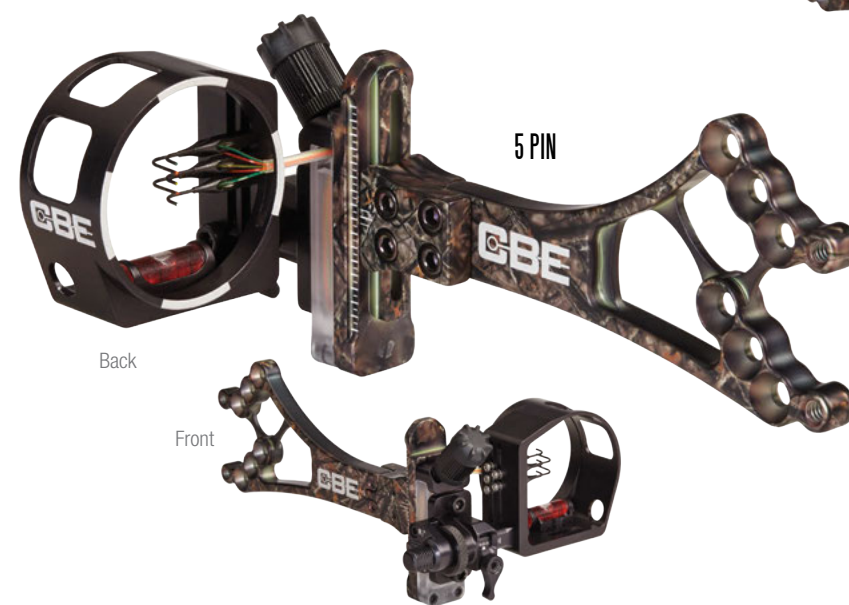

TOUGH-AS-NAILS GUARANTEE

If your CBE bowsight needs repair, for any reason, we will repair or replace it, no questions asked!